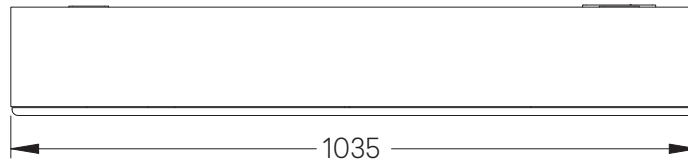

The Megaphonix Centre enclosure is braced and critically damped to improve bass extension. It also comes with a black material grille and rear key hook mounts for easy installation.

For those looking for space saving solutions, the Megaphonix Centre is the on wall member of a five-speaker family, allowing you to combine it with main or surround speakers for a connected, clear and smooth sound experience.

For the ultimate cinema experience at home, play it through Krix.

FEATURES

- Impact and dynamics for a real home cinema experience
- High sensitivity, very low distortion
- Precise pattern control

Megaphonix Centre	
Frequency Range	40 Hz - 20 kHz (in room response)
Power Handling	50 - 250 Watts RMS recommended amplifier power
Sensitivity	95 dB (2.83V / 1m)
Impedance	8 OhmS
Configuration	2-Way
Crossover point	1.8 kHz
Low Frequency Driver	Single 255mm (10") paper cone driver. 50mm (2") voice coil wound on high powered kapton former, with ventilated magnet assembly and copper shorting ring for low distortion
High Frequency Driver	26mm (1") doped fabric dome with large roll surround. Ferro fluid cooled
Enclosure Type	Bass reflex, top vented
Input Terminals	Gold plated binding posts
Dimensions	285mm high x 1035mm wide x 164mm deep
Net Weight	15 kg

DETAILED DIMENSIONS

Top View

Front View

Side View

Rear View