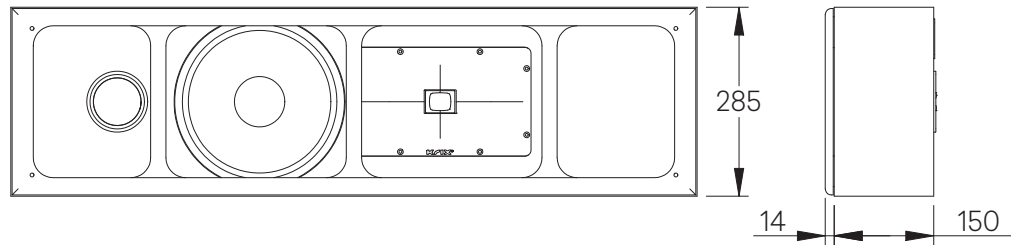

For the ultimate cinema experience at home, play it through Krix.

FEATURES

- Impact and dynamics for a real home cinema experience
- High sensitivity, very low distortion
- Precise pattern control

Megaphonix Centre	
Frequency Range	40 Hz - 20 kHz (in room response)
Power Handling	50 - 250 Watts RMS recommended amplifier power
Sensitivity	95 dB (2.83V / 1m)
Impedance	8 OhmS
Configuration	2-Way
Crossover point	1.8 kHz
Low Frequency Driver	Single 255mm (10") paper cone driver. 50mm (2") voice coil wound on high powered kapton former, with ventilated magnet assembly and copper shorting ring for low distortion
High Frequency Driver	26mm (1") doped fabric dome with large roll surround. Ferro fluid cooled
Enclosure Type	Bass reflex, top vented
Input Terminals	Gold plated binding posts
Dimensions	285mm high x 1035mm wide x 164mm deep
Net Weight	15 kg

DETAILED DIMENSIONS

Top View

Front View

Side View

Rear View