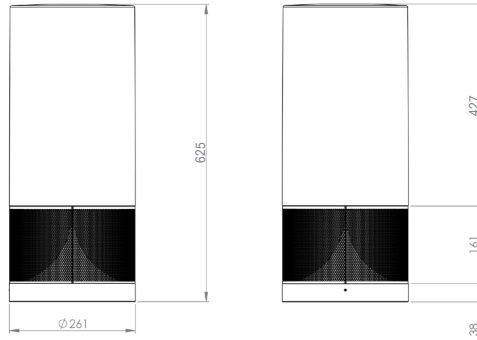

SN220

Polyethylene

OUTDOOR 360° LOUDSPEAKERS

Loudspeaker (4 Ω)

Loudspeaker + Led White

Loudspeaker + Led RGB

Line transformer G-Former™

- Green
- Gray
- Anthracite
- White
- Corten effect

SN220V	SN220V-W	SN220V-R
SN220Y	SN220Y-W	SN220Y-R
SN220A	SN220A-W	SN220A-R
SN220B	SN220B-W	SN220B-R
SN220Z	SN220Z-W	SN220Z-R

Code: **TRT055**

Material	Technopolymer
Type	2 way Pneumatic suspension
Loudspeaker Ø (cm)	1 x 20,0 cm Professional Coaxial (Compression Driver 2,5 cm + Horn)
Power RMS (W)	200
Max Power (W)	400
Frequency response (Hz)	50 - 18K
Sensitivity dB (2,83V/1m)	94
Nominal impedance (Ω)	4
International Protection IP	35
Temperature range (°C)	-20 / +80
Dimensions H x W x D (cm)	62,5 x 26,0 x 26,0
Weight (Kg)	9,00

Nominal power (W)	50

Input voltage (V) 70 / 100

Frequency response (Hz)	40 - 21K

Output power on 8 Ω (W)	50,0-37,5-25,0

Dimensions H x W x D (cm)	7,2 x 7,2 x 3,8

Weight (Kg) 0,41

The TRT055 is a 70V / 100V toroidal transformer specifically designed for outdoor use.

Ground anti-theft kit

Code **HRX031**

Dimensions H x W x D (cm)
33,0 x 15,0 x 10,0

Marine Speaker