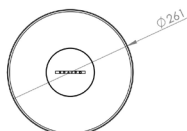

SN220EA

Cement

OUTDOOR 360° LOUDSPEAKERS

Loudspeaker (4 Ω)

Loudspeaker
+ Led White

Loudspeaker
+ Led RGB