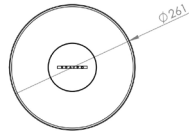

SN220

Polyethylene

OUTDOOR 360° LOUDSPEAKERS

Loudspeaker (4 Ω)

Loudspeaker + Led White

Loudspeaker + Led RGB