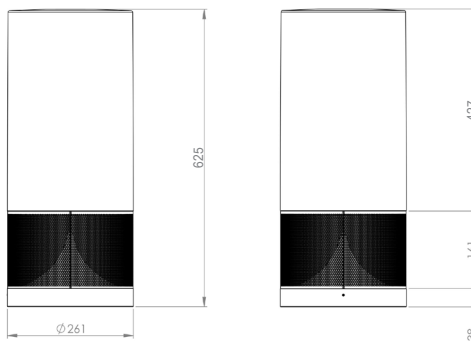

Dimensions H x W x D (cm)	7,2 x 7,2 x 3,8
---------------------------	-----------------

Weight (Kg) 0,41

The TRT055 is a 70V / 100V toroidal transformer specifically designed for outdoor use.

Ground anti-theft kit

Code **HRX031**

Dimensions H x W x D (cm)
33,0 x 15,0 x 10,0

Marine Speaker

SN220EA

Cement

OUTDOOR 360° LOUDSPEAKERS

Loudspeaker (4 Ω)

Loudspeaker
+ Led WhiteLoudspeaker
+ Led RGBLine transformer
G-Former™