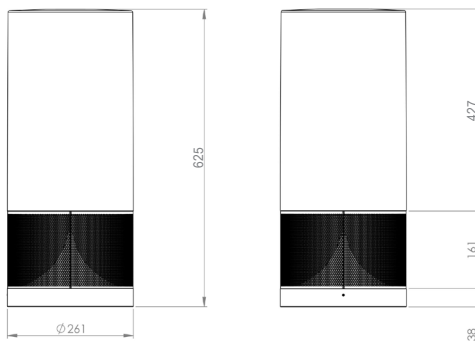

WN120EA

Cement

OUTDOOR 360° SUBWOOFER

Loudspeaker (4 Ω)

Loudspeaker + Led White

Loudspeaker + Led RGB

Line transformer G-Former™

Cement Grey

WN120EA

WN120EA-W

WN120EA-R

Code: TRT055

Material	Cement
Type	Subwoofer Pneumatic suspension
Loudspeaker Ø (cm)	1x Woofer 20,0 cm high excursion
Power RMS (W)	200
Max Power (W)	400
Frequency response (Hz)	42 - 150
Sensitivity dB (2,83V/1m)	91
Nominal impedance (Ω)	4
International Protection IP	35
Temperature range (°C)	-20 / +80
Dimensions H x W x D (cm)	62,5 x 26,0 x 26,0
Weight (Kg)	30,10

Nominal power (W)	50

Input voltage (V) 70 / 100

Frequency response (Hz)	40 - 21K

Output power on 8 Ω (W) 50,0-37,5-25,0

Dimensions H x W x D (cm)	7,2 x 7,2 x 3,8

Weight (Kg) 0,41

The TRT055 is a 70V / 100V toroidal transformer specifically designed for outdoor use.

Ground anti-theft kit

Code HRX031

Dimensions H x W x D (cm) 33,0 x 15,0 x 10,0

Marine Speaker