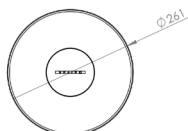

WN120EA

Cement

OUTDOOR 360° SUBWOOFER

Loudspeaker (4 Ω)

Loudspeaker + Led White

Loudspeaker + Led RGB