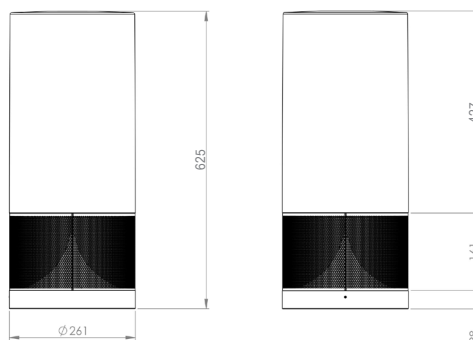

WN120

Polyethylene

OUTDOOR 360° SUBWOOFER

Loudspeaker (4 Ω)

Loudspeaker + Led White

Loudspeaker + Led RGB

Line transformer G-Former™

- Green
- Gray
- Anthracite
- White
- Corten effect

WN120V	WN120V-W	WN120V-R
WN120Y	WN120Y-W	WN120Y-R
WN120A	WN120A-W	WN120A-R
WN120B	WN120B-W	WN120B-R
WN120Z	WN120Z-W	WN120Z-R

Code: **TRT055**

Material	Technopolymer
Type	Subwoofer Pneumatic suspension
Loudspeaker Ø (cm)	1x Woofer 20,0 cm high excursion
Power RMS (W)	200
Max Power (W)	400
Frequency response (Hz)	42 - 150
Sensitivity dB (2,83V/1m)	91
Nominal impedance (Ω)	4
International Protection IP	35
Temperature range (°C)	-20 / +80
Dimensions H x W x D (cm)	62,5 x 26,0 x 26,0
Weight (Kg)	9,00

Nominal power (W)	50

Input voltage (V) 70 / 100

Frequency response (Hz)	40 - 21K

Output power on 8 Ω (W) 50,0-37,5-25,0

Dimensions H x W x D (cm)	7,2 x 7,2 x 3,8

Weight (Kg) 0,41

The TRT055 is a 70V / 100V toroidal transformer specifically designed for outdoor use.

Ground anti-theft kit

Code **HRX031**

Dimensions H x W x D (cm) 33,0 x 15,0 x 10,0

Marine Speaker