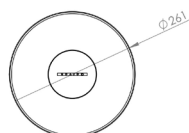

WN120

Polyethylene

OUTDOOR 360° SUBWOOFER