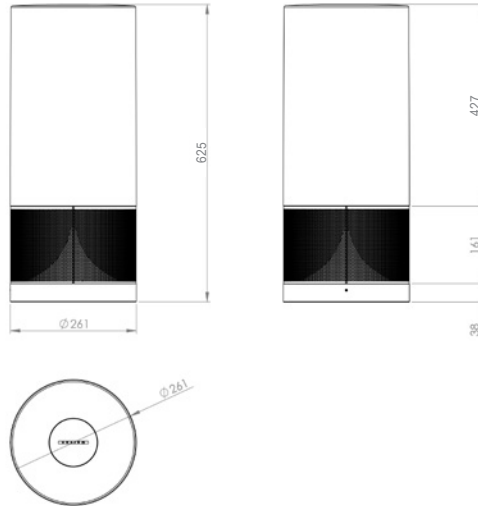

SN120

Tecno**polymer**

OUTDOOR 360° LOUDSPEAKERS

Loudspeaker (8 Ω)

Loudspeaker + Led White
Loudspeaker + Led RGB

Line transformer
G-Former™