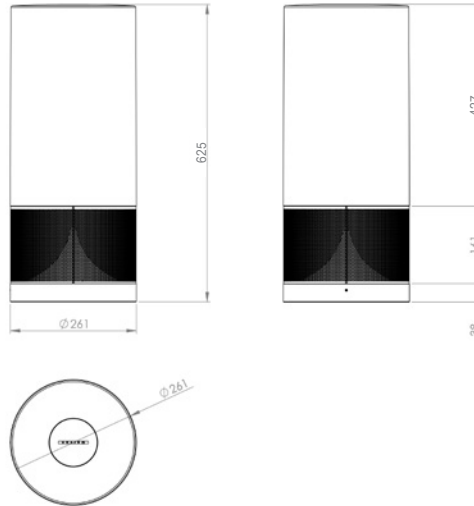

Code: **TRT055**

Nominal power (W) 50

Input voltage (V) 70 / 100

Frequency response (Hz) 40 - 21K

Output power on 8 Ω (W) 50,0-37,5-25,0

Dimensions H x W x D (cm) 7,2 x 7,2 x 3,8

Weight (Kg) 0,41

Material	Tecno <b>polymer</b>
Type	Pneumatic suspension
Loudspeaker Ø (cm)	1 x 20,0
Power RMS (W)	120
Max Power (W)	240
Frequency response (Hz)	40 - 19K
Sensitivity dB (2,83V/1m)	92
Nominal impedance (Ω)	8
International Protection IP	35
Temperature range (°C)	-20 / +80
Dimensions H x W x D (cm)	62,5 x 26,0 x 26,0
Weight (Kg)	6,90

The TRT055 is a 70V / 100V toroidal transformer specifically designed for outdoor use.

Ground anti-theft kit

Code **HRX031** Dimensions H x W x D (cm) 33,0 x 15,0 x 10,0Marine  
Speaker

**SN120EA**

Cement

**OUTDOOR 360° LOUDSPEAKERS**

Loudspeaker (8 Ω)

Loudspeaker + Led White  
Loudspeaker + Led RGBLine transformer  
**G-Former™**

Cement Grey

SN120EA

SN120EA-W  
SN120EA-RCode: **TRT055**

<b>Material</b>	Cement
<b>Type</b>	Pneumatic suspension
<b>Loudspeaker Ø (cm)</b>	1 x 20,0
<b>Power RMS (W)</b>	120
<b>Max Power (W)</b>	240
<b>Frequency response (Hz)</b>	40 - 19K
<b>Sensitivity dB (2,83V/1m)</b>	92
<b>Nominal impedance (Ω)</b>	8
<b>International Protection IP</b>	35
<b>Temperature range (°C)</b>	-20 / +80
<b>Dimensions H x W x D (cm)</b>	62,5 x 26,0 x 26,0
<b>Weight (Kg)</b>	28,00

<b>Output power on 8 Ω (W)</b>	50,0-37,5-25,0
--------------------------------	----------------

<b>Dimensions H x W x D (cm)</b>	7,2 x 7,2 x 3,8
----------------------------------	-----------------

<b>Weight (Kg)</b>	0,41
--------------------	------