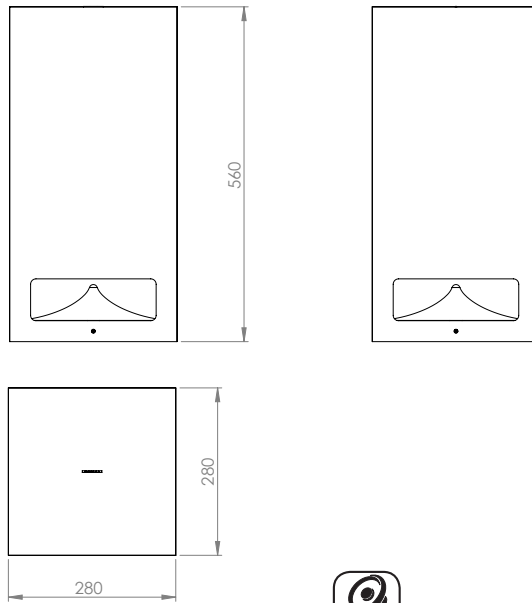

WA125**OUTDOOR 360° LOUDSPEAKERS****Loudspeaker (4 Ω)**

- Green
- Gray
- White
- Corten effect (on request)
- Custom RAL colours (on request)

**WA125V** - Painted RAL 6010**WA125Y** - Painted RAL 9006**WA125B** - Solid surface material**WA125Z****WA125C**

| | |
|------------------------------------|-----------------------|
| Material | Enhanced with Corian® |
| Type | Subwoofer |
| Loudspeaker Ø (cm) | 25,0 |
| Power RMS (W) | 300 |
| Max Power (W) | 600 |
| Frequency response (Hz) | 28 - 150 |
| Sensitivity dB (2,83V/1m) | 90 |
| Nominal impedance (Ω) | 4 |
| International Protection IP | 35 |
| Temperature range (°C) | -20 / +80 |
| Dimensions H x W x D (cm) | 56,0 x 28,0 x 28,0 |
| Weight (Kg) | 16,4 |

Ground anti-theft kit**Code HRX031****Dimensions H x W x D (cm) 33,0 x 15,0 x 10,0****Marine Speaker**