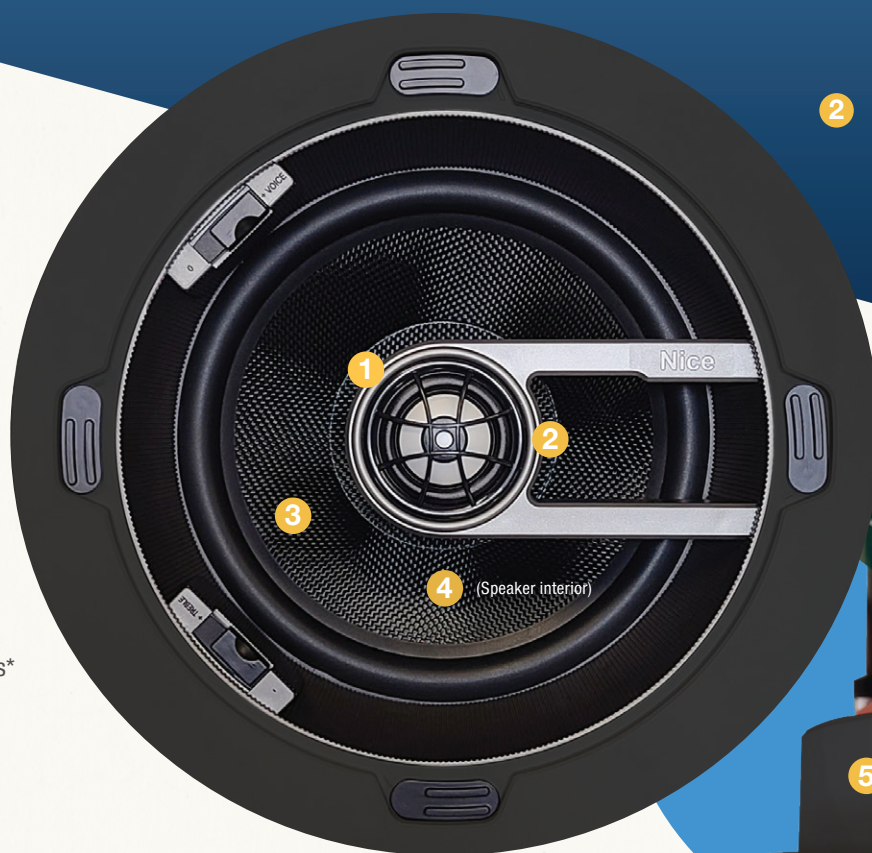

4 XMag pole piece

Longer pole piece on every model maintains a stable magnetic field for the driver, ensuring precise linearity and accurate sound reproduction.

5 Toolless installation

ViseLock™ by Swarm toolless mounting system provides secure, fast installations—up to 75% faster than conventional mounting systems.

2 Proportionally massive tweeters

Larger tweeters—up to 30mm*—lower the crossover point for exceptional imagery and detail.

See the complete product family of Audio Solutions from Nice

Paintable stainless steel grille included with each speaker.