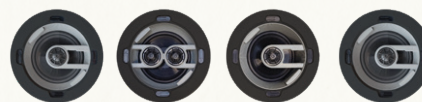

Elevated audio performance for every space

The Nice Premium Toolless Architectural Speaker family are voiced to provide an outstanding audio solution for almost any speaker installation from surround sound home theaters, to dedicated gaming rooms, or whole-home distributed audio. Bring stereo sound to small spaces with dual tweeter models. Take the entertainment outside with the IP66 all weather rated model—perfect for covered patios.

SERIES 3

SERIES 2

SERIES 1

Nice

Premium Toolless Architectural Speakers excel as a standalone solution for audio/video installations. They are part of the Nice Home Management family of smart home products. Discover more at Niceforyou.com