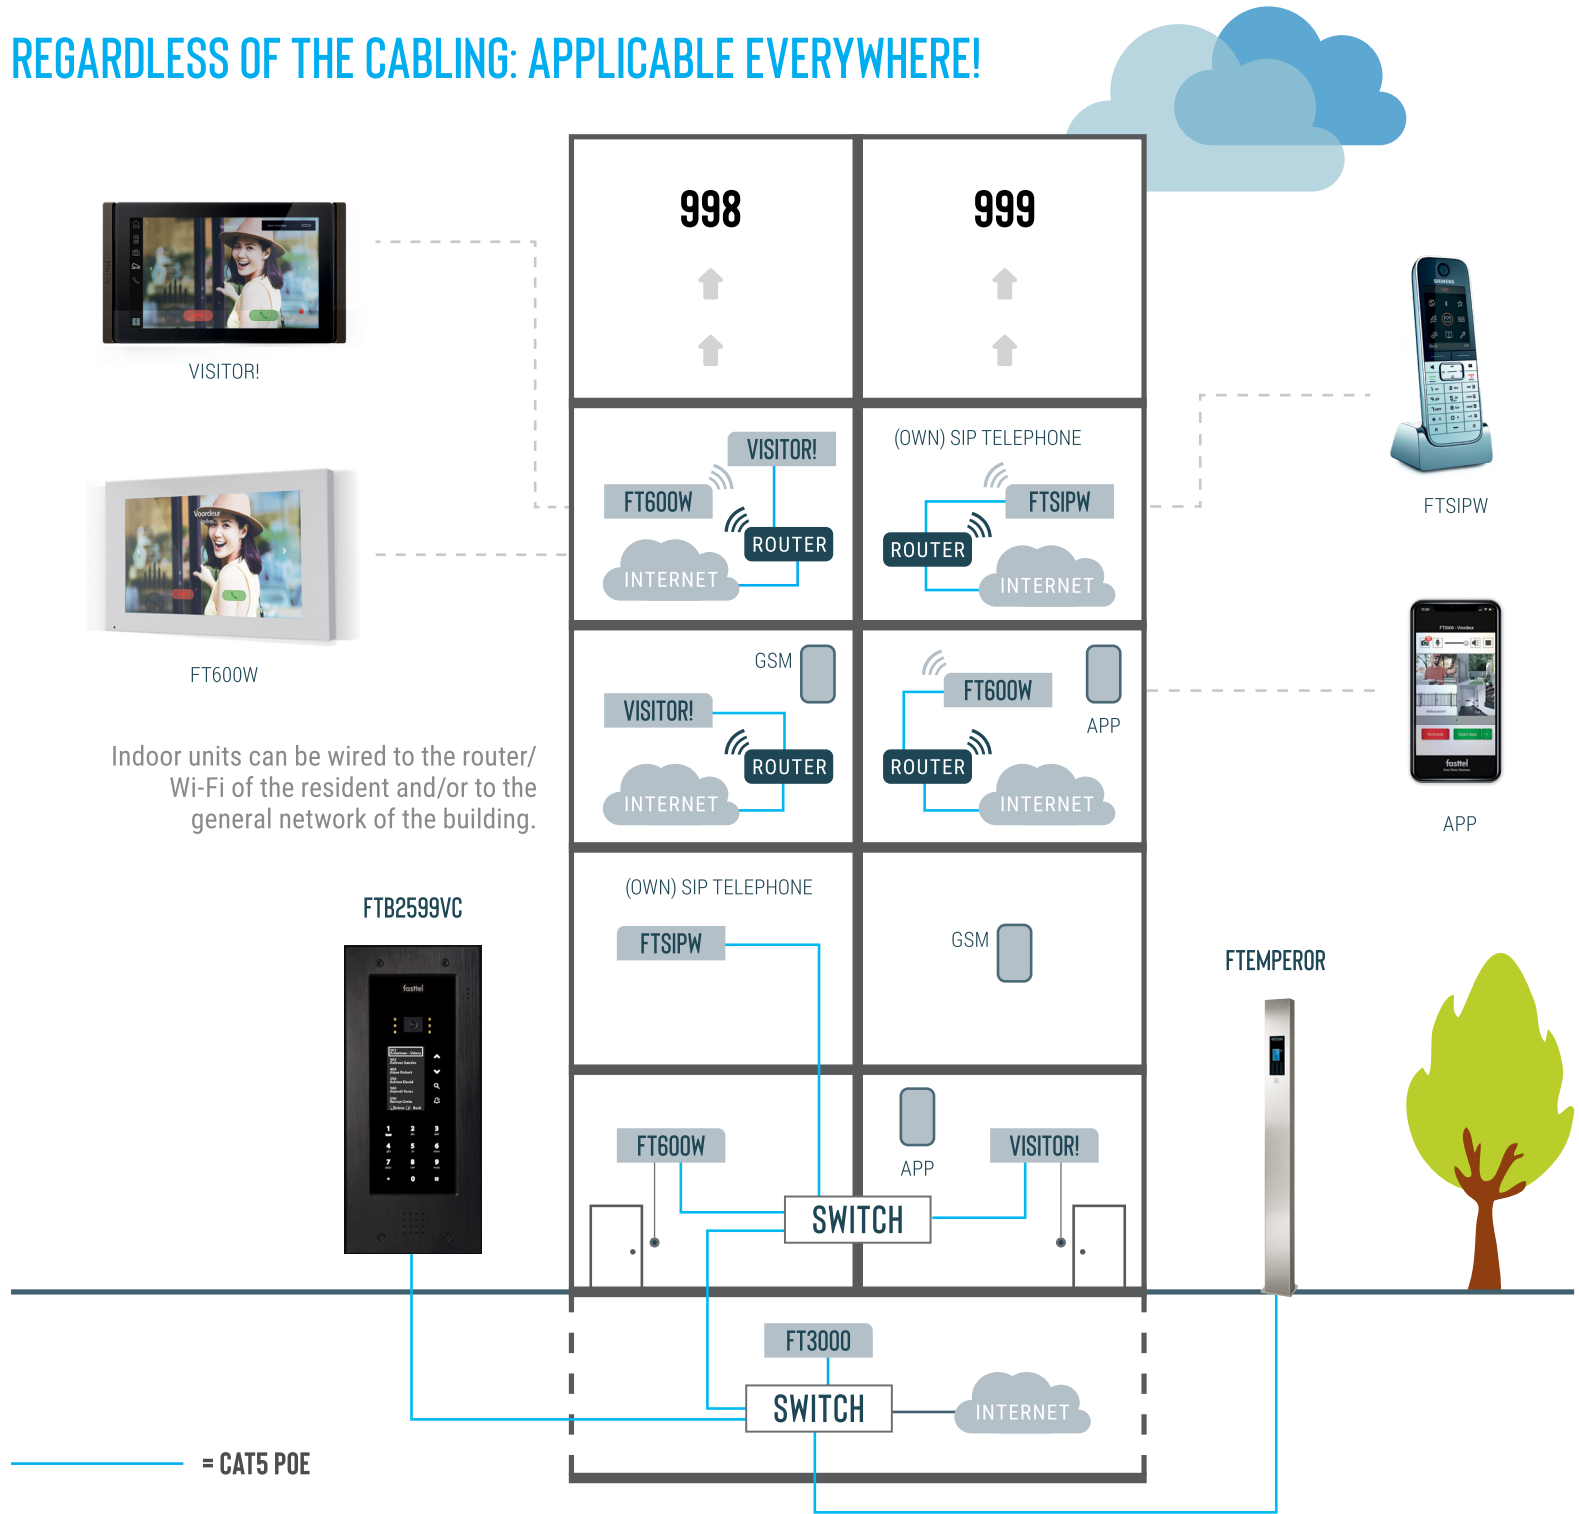

- The outdoor unit is directly connected to the building's internet connection.
- The internal units also but when this is not possible (eg during renovations) they can be connected to the own (wifi) internet connection of the apartment itself. These indoor stations will automatically find the outdoor station via the built-in VPN tools. So no settings need to be made in any router and the solution is 100% safe.
- Residents can also use an app on their mobile device or PC.
- The installer / building manager can customize the scrolling name list in the HD digital display from anywhere in the world, avoiding expensive relocations.

### FLUSH OR SURFACE MOUNTED FTB2520K

Up to 20 apartments  
20 x 2 destinations  
With access keyboard

Database editable remotely.  
With 160° color camera:  
FTB2520KVC

Finishing: black anodised

### FLUSH OR SURFACE MOUNTED FTB2599

Up to 999 apartments  
999 x 2 destinations  
With access keyboard

Search by scroll, by name and/or house  
number. Database editable remotely.  
With 160° color camera:  
FTB2599VC

# REGARDLESS OF THE CABLING: APPLICABLE EVERYWHERE!

Connect outdoor station + FT3000 Smart SIP Server (if with video) or Fasttel VOIP telephone line (without video) to the internet.

**fasttel**

Door Entry Systems