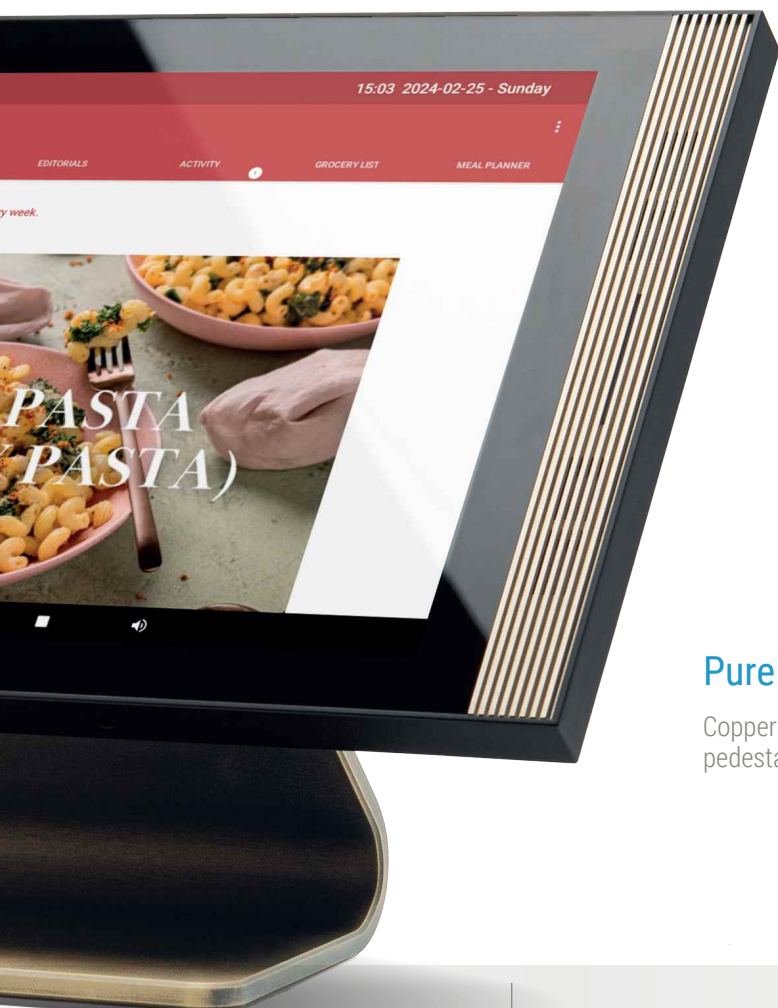

### ✓ Place the screen where it suits you!

Cabling is no longer necessary. The FT600WPS is connected to a normal power socket.  
The WiFi 6 technology does the rest.

FTBG30CC

Finishing: bronze gold matte

FTBR30CC

Finishing: bronze rustic matte

WiFi 6 is designed for better speed, coverage and integration even when there are many devices are in the WiFi network.