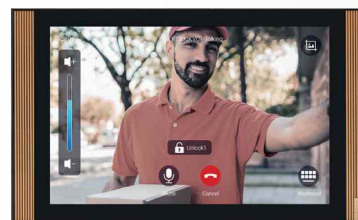

INDOOR STATION

COMMANDER

✓ Wall or table model.

The commander can be placed on the wall or on a desk pedestal.

✓ All in one indoor monitor.

10" Hd all in one indoor station: videophone, recordings, telephony, camera surveillance, relay activations, alarm clock, Android tablet.

Choose 1 app of your choice as the main app.
The COMMANDER will continue to push this to the foreground.

✓ Standard finish:

Black, white or champagne aluminium
Bronze matte
Bronze rustic matte
Bronze gold matte

✓ Extra colour variations:

Choose any RAL color.

✓ Place the screen where it suits you!

Cabling is no longer necessary. The FT600WPS is connected to a normal power socket.
The WiFi 6 technology does the rest.

FTBG30CC

Finishing: bronze gold matte