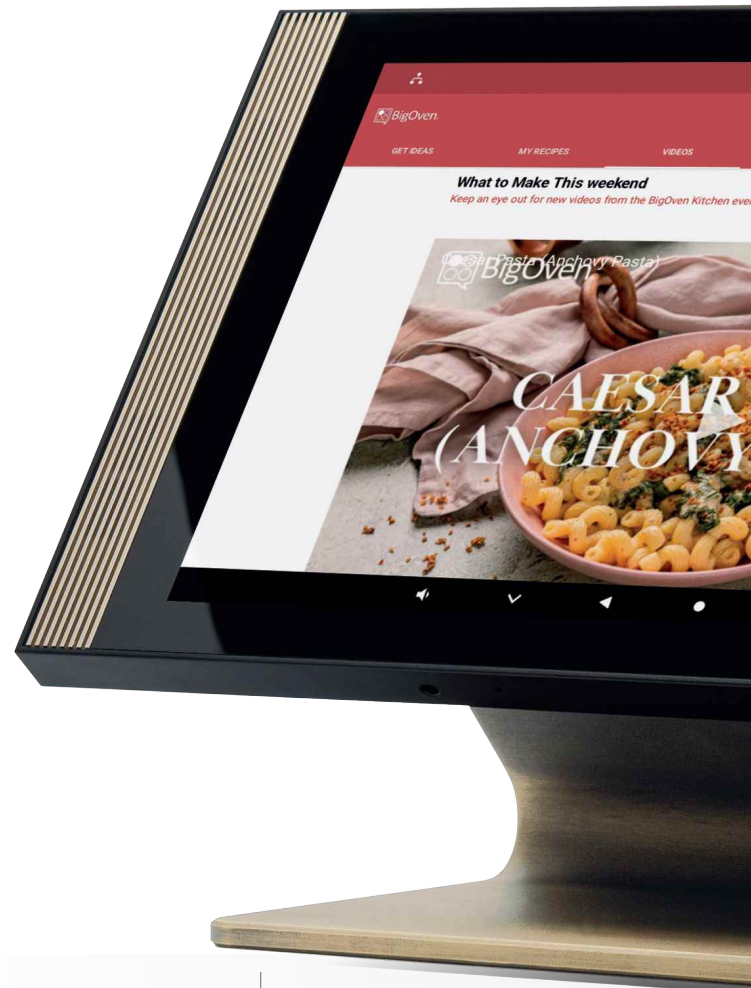

INDOOR STATION

COMMANDER

✓ Wall or table model.

The commander can be placed on the wall or on a desk pedestal.

✓ All in one indoor monitor.

10" Hd all in one indoor station: videophone, recordings, telephony, camera surveillance, relay activations, alarm clock, Android tablet.

Choose 1 app of your choice as the main app.
The COMMANDER will continue to push this to the foreground.

✓ Standard finish:

Black, white or champagne aluminium
Bronze matte
Bronze rustic matte
Bronze gold matte

✓ Extra colour variations:

Choose any RAL color.

✓ Place the screen where it suits you!

Cabling is no longer necessary. The FT600WPS is connected to a normal power socket.
The WiFi 6 technology does the rest.

FTBG30CC

Finishing: bronze gold matte