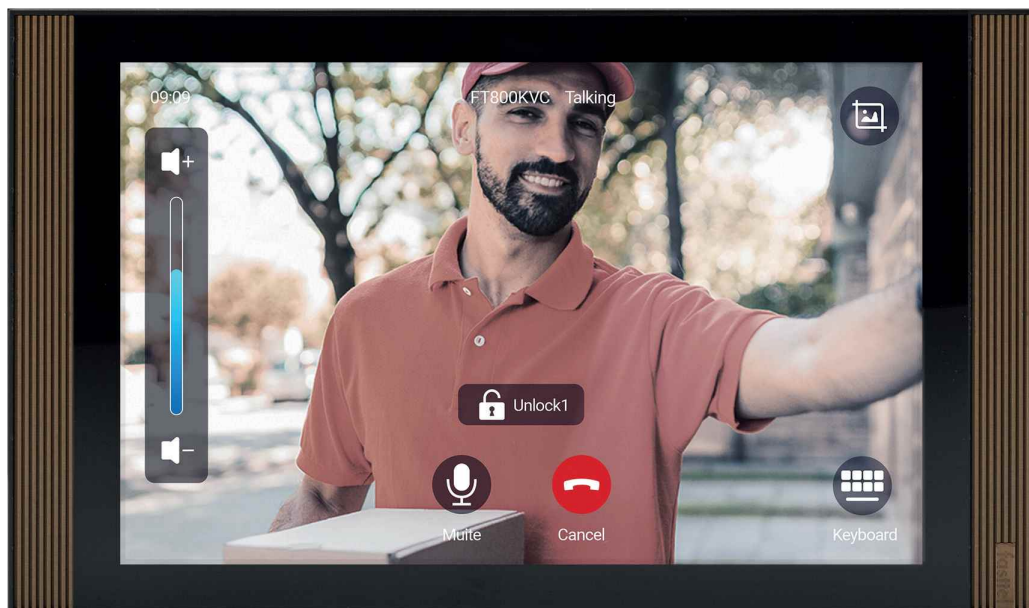

## INDOOR STATION

# COMMANDER

We are often being told that Fasttel products just get better and better... So every time we come up with something new, we have a reputation to keep up.

We have done it yet again with the introduction of the COMMANDER!

The COMMANDER is an all-in-one device that has no equal: among other things, it makes recordings of your visitors, displays all the cameras around your property, is a phone, provides a connection to any home automation system, and is an alarm clock. Apps from other parties can also be installed via the open android structure.

## SPECIFICATIONS

1. 10" HD 1280x800 touchscreen. Only 12mm thick (4GB RAM + 16GB ROM) + Wi-Fi 6 + Bluetooth.
  2. Body made of black anti fingerprint soft touch technology. Front finishing at your choice: aluminium or bronze.
  3. Wall or table version.
  4. Visitors are always perfectly visible thanks to the 160° camera built in to every Fasttel IP outdoor unit allowing you to choose whether to grant or refuse entry.
  5. Recordings of the visitor is stored on the internal HD and can be used later as evidence.
  6. Up to 50 external IP cameras can be integrated. Quad view and manual recording possible.
  7. Voice assistance for handsfree control.
  8. Four loudspeakers and 2 micros deliver an unparalleled audio experience.
  9. Integrated SIPserver and hands-free phone with contacts list.
  10. Android 12 operating system: installation of third-party apps possible via Google Play Store! Including home automation apps, SONOS, Skype, heating, internet browser, email etc.
  11. Adjustable motion sensor for ultimate ease of use.
- ✓ Alarm clock function.
  - ✓ Can be used with third-party door phones.
  - ✓ Fits into both modern and classic interior.
  - ✓ PoE wiring or 12V
  - ✓ Automatic detection of ONVIF camera's, display of RTSP camera's.