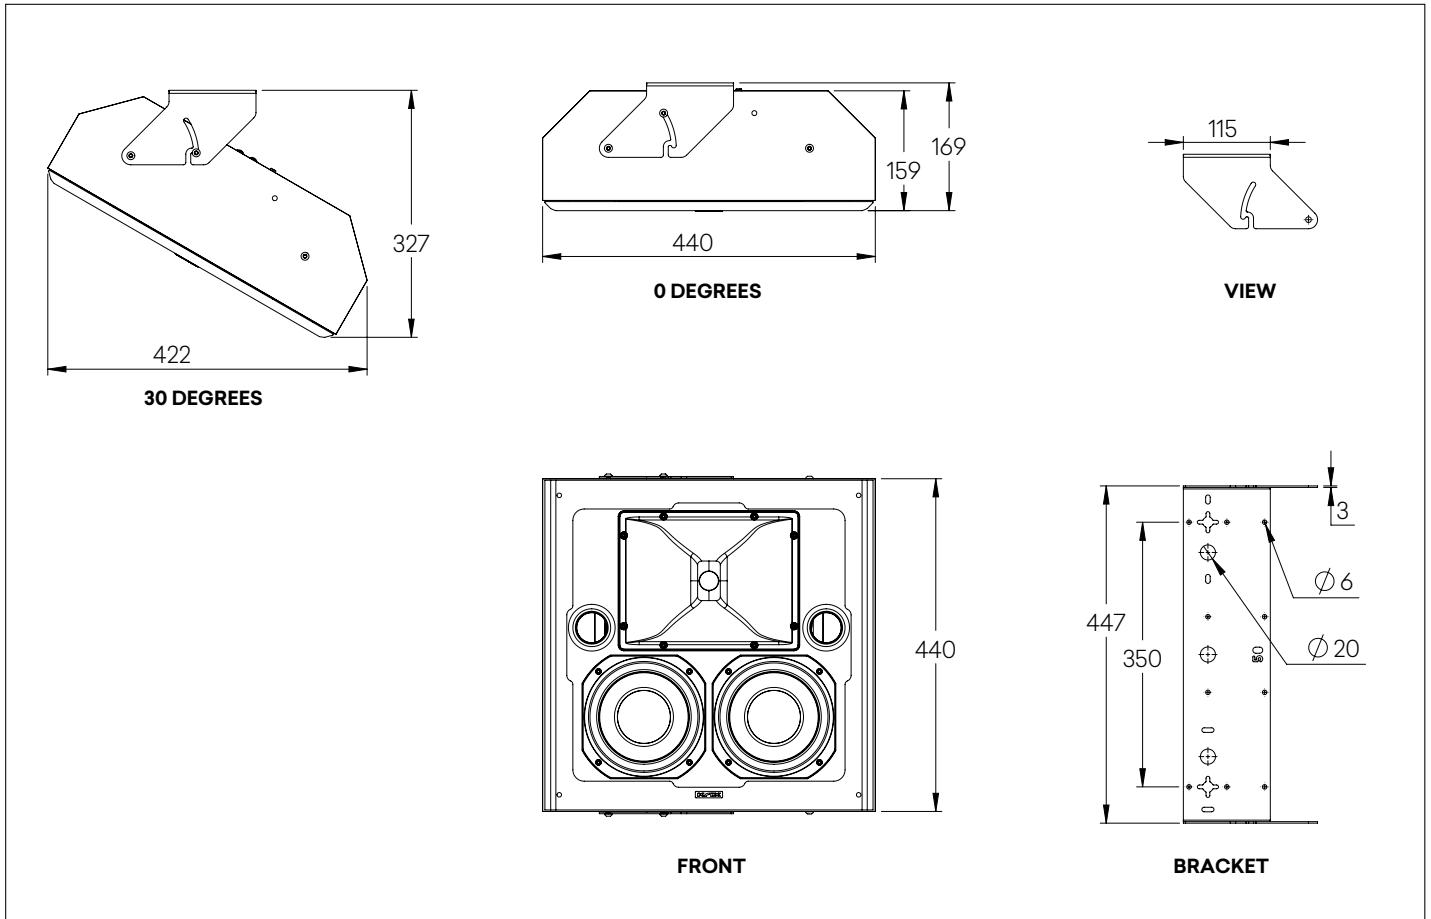

DIMENSIONS

OWX - 50		ENCLOSURE AND TERMINALS	
PERFORMANCE		DIMENSIONS	
Frequency range	60 Hz - 20 kHz (in room response)	Including grille	440mm high x 440mm wide x 159mm deep
Power handling	50 - 500 Watts RMS recommended amplifier power	Including bracket	447mm high x 440mm wide x 169mm deep
Sensitivity	97 dB (2.83V / 1m)	WEIGHT	
Impedance	4 Ohms	OWX-50 with grille	14.4 kg
Configuration	2-way	Bracket	1.7 kg
Crossover point	1.9 kHz	DRIVERS	
Low frequency driver		Dual 165mm (6 1/2") paper cone driver. 50mm (2") voice coil wound on high powered kapton former, with ventilated spider and aluminium flux stabilisation ring for low distortion.	
High frequency driver		A Krix patented, short throw constant directivity horn, coupled to a compression driver with a 1" throat 1 1/2" voice coil.